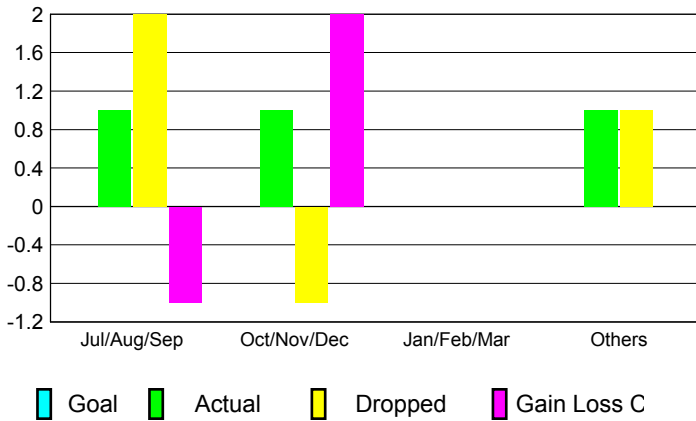

GMT: **NICOLAS JARA ORELLANA**

Location: **ECUADOR**

GMT CA: **3**

CLUBS

Month	New Club Goal	Actual New Clubs	Actual Dropped Clubs	Gain/Loss of Clubs
2012-2013				
Jul/Aug/Sep		1	2	-1
Oct/Nov/Dec		1	-1	2
Jan/Feb/Mar		0	0	0
Apr/May/June		1	1	0
Totals		3	2	1

Club Results 2012-2013

Goal, New, Dropped, Gain/Loss

MEMBERSHIP

Month	Net Memb Goal	Actual New Memb	Actual Dropped Memb	Gain/Loss of Memb
2012-2013				
Jul/Aug/Sep		50	55	-5
Oct/Nov/Dec		57	51	6
Jan/Feb/Mar		27	27	0
Apr/May/June		108	61	47
Totals		242	194	48