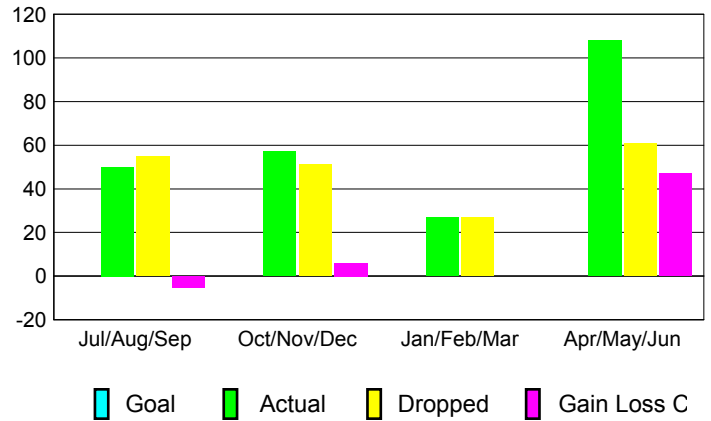

GMT: **NICOLAS JARA ORELLANA**

Location: **ECUADOR**

GMT CA: **3**

CLUBS

Month	New Club Goal	Actual New Clubs	Actual Dropped Clubs	Gain/Loss of Clubs
2012-2013				
Jul/Aug/Sep		1	2	-1
Oct/Nov/Dec		1	-1	2
Jan/Feb/Mar		0	0	0
Apr/May/June		1	1	0
Totals		3	2	1

Club Results 2012-2013

Goal, New, Dropped, Gain/Loss

MEMBERSHIP

Month	Net Memb Goal	Actual New Memb	Actual Dropped Memb	Gain/Loss of Memb
2012-2013				
Jul/Aug/Sep		50	55	-5
Oct/Nov/Dec		57	51	6
Jan/Feb/Mar		27	27	0
Apr/May/June		108	61	47
Totals		242	194	48

Membership Results 2012-2013

Goal, New, Dropped, Gain/Loss

YTD Status Quo Clubs 2012-2013

Status Quo Clubs Compared to Status Quo Members

Gender Comparison 2012-2013

Club Gain/Loss 2012-2013

Membership Gain/Loss 2012-2013